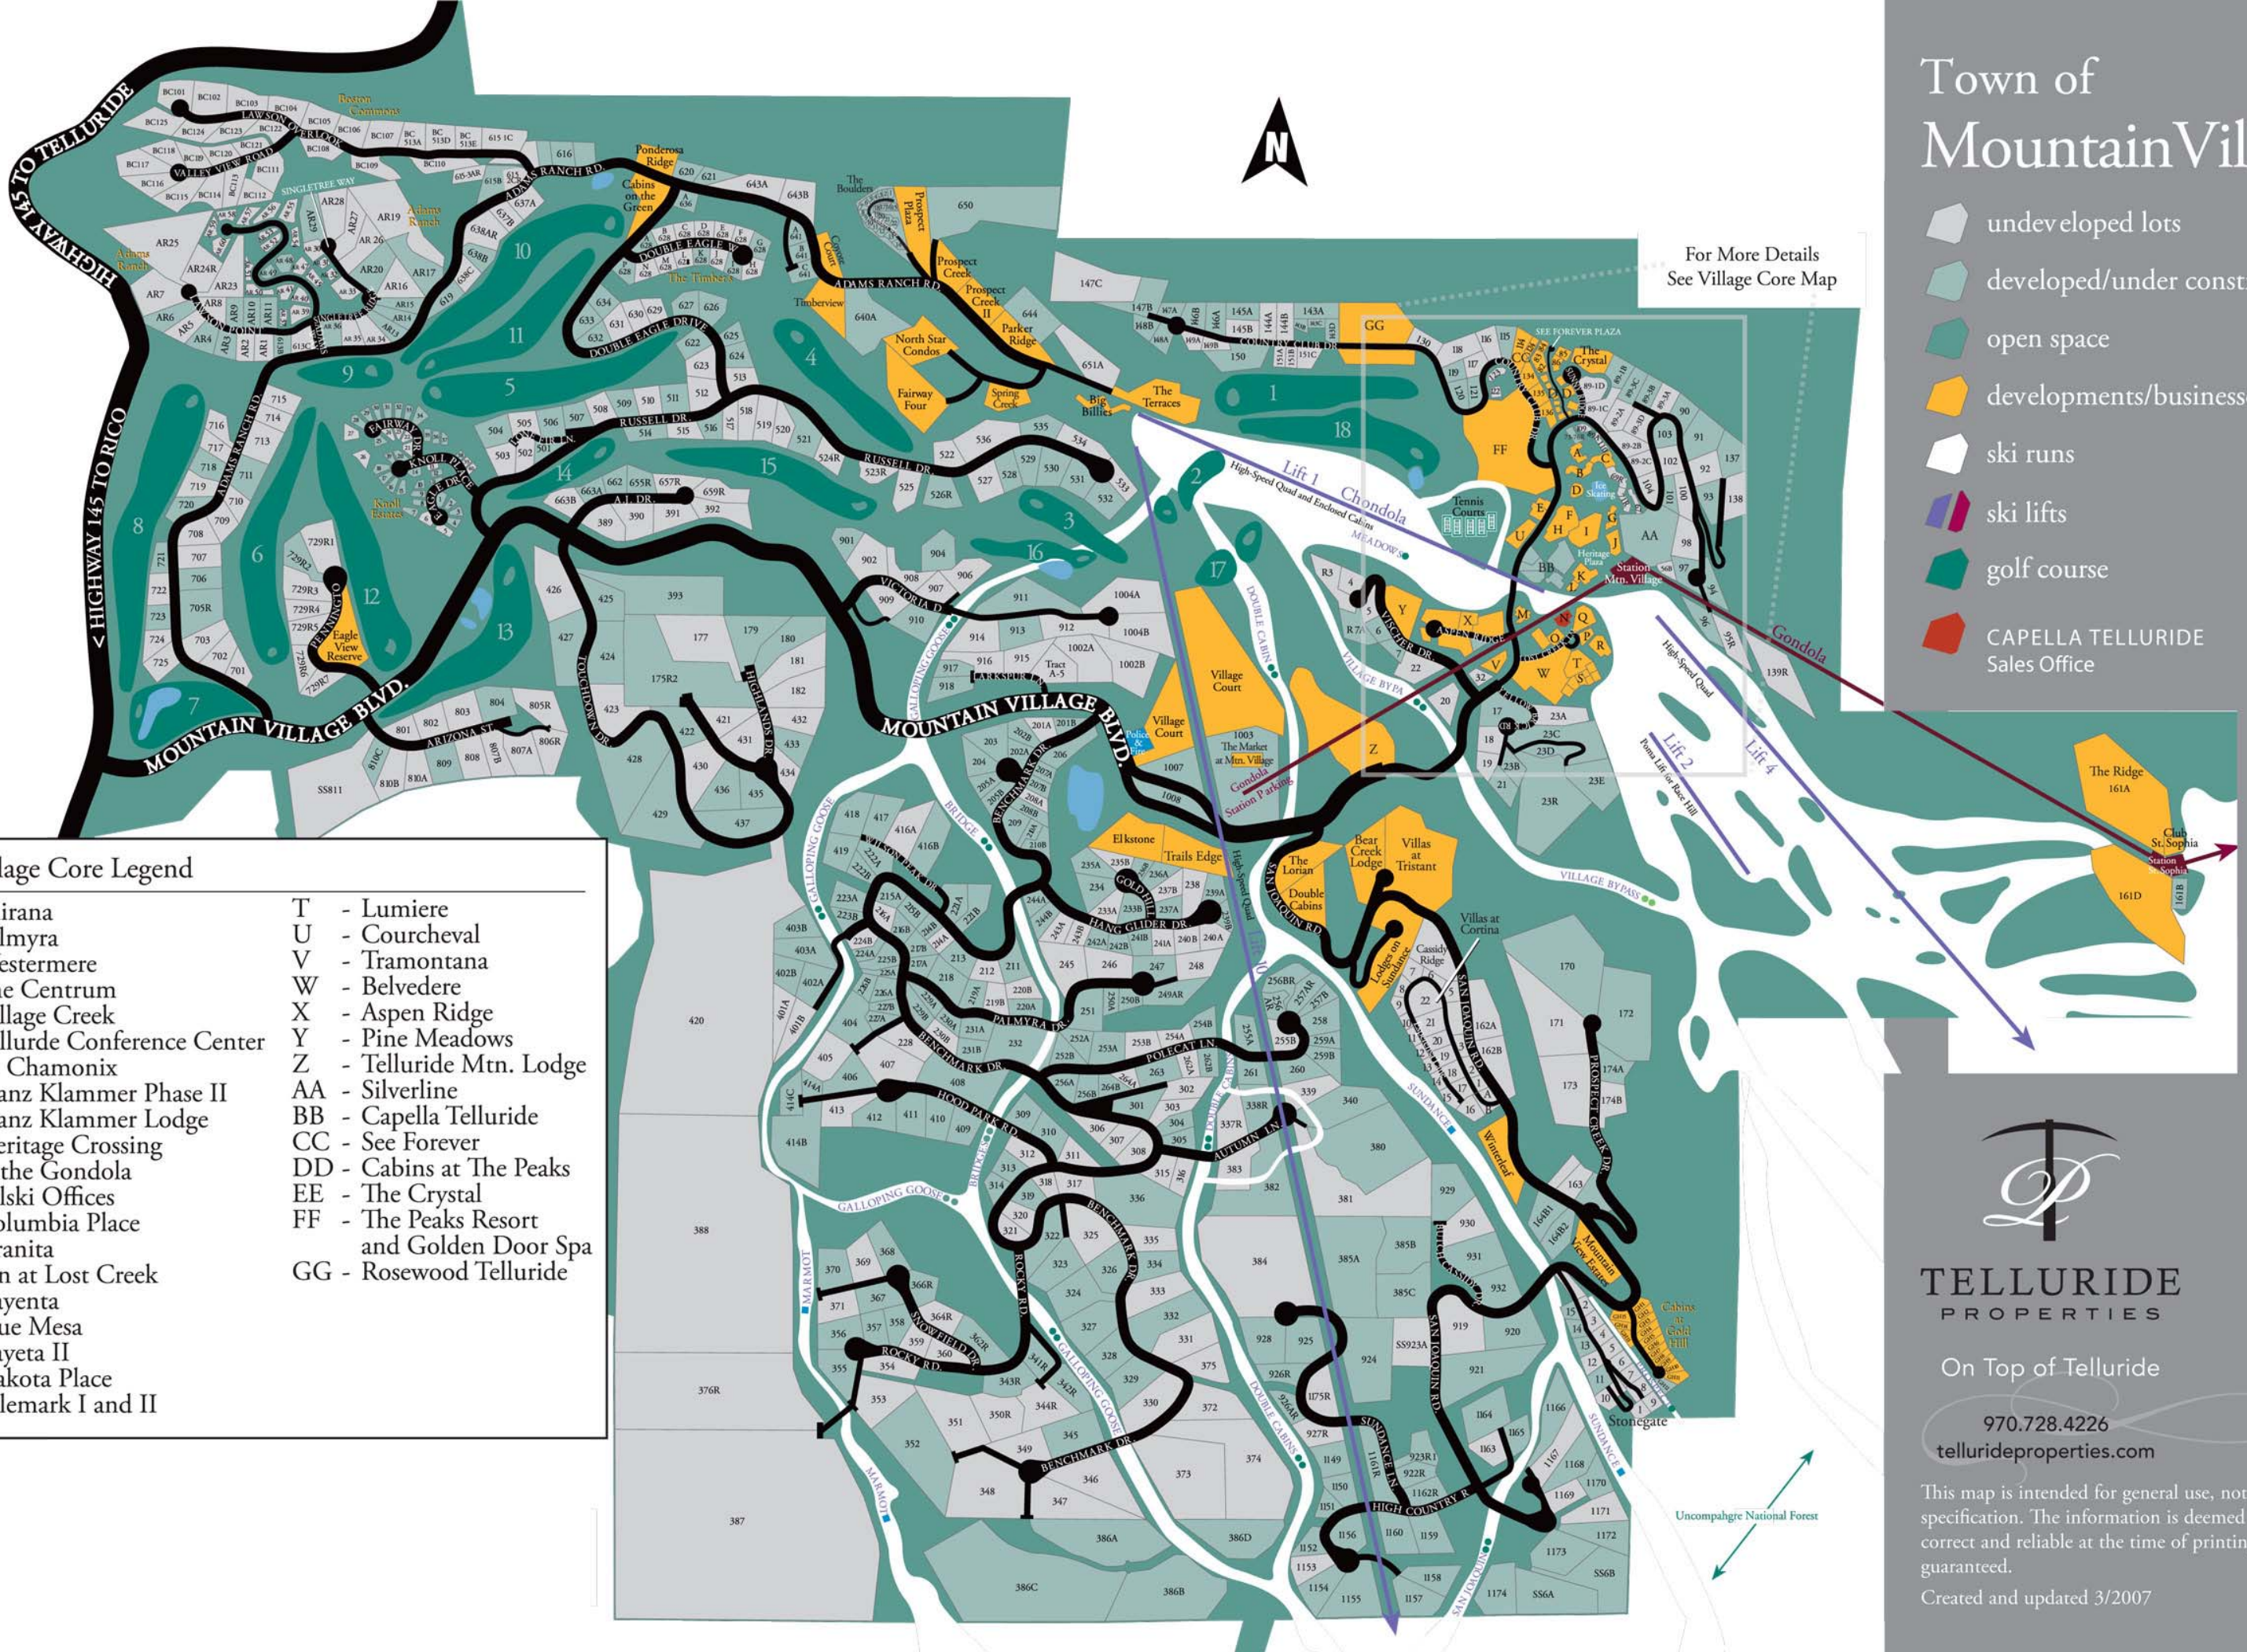

Town of Mountain Village

- undeveloped lots
- developed/under construction
- open space
- developments/businesses/condos
- ski runs
- ski lifts
- golf course
- CAPELLA TELLURIDE Sales Office

For More Details
See Village Core Map

The Village Core Legend

- | | |
|--------------------------------------|---|
| A - Shirana | T - Lumiere |
| B - Palmyra | U - Courcheval |
| C - Westermere | V - Tramontana |
| D - The Centrum | W - Belvedere |
| E - Village Creek | X - Aspen Ridge |
| F - Telluride Conference Center | Y - Pine Meadows |
| G - Le Chamonix | Z - Telluride Mtn. Lodge |
| H - Franz Klammer Phase II | AA - Silverline |
| I - Franz Klammer Lodge | BB - Capella Telluride |
| J - Heritage Crossing at the Gondola | CC - See Forever |
| K - Telski Offices | DD - Cabins at The Peaks |
| L - Columbia Place | EE - The Crystal |
| M - Granita | FF - The Peaks Resort and Golden Door Spa |
| N - Inn at Lost Creek | GG - Rosewood Telluride |
| O - Kayenta | |
| P - Blue Mesa | |
| Q - Kayeta II | |
| R - Dakota Place | |
| S - Telemark I and II | |