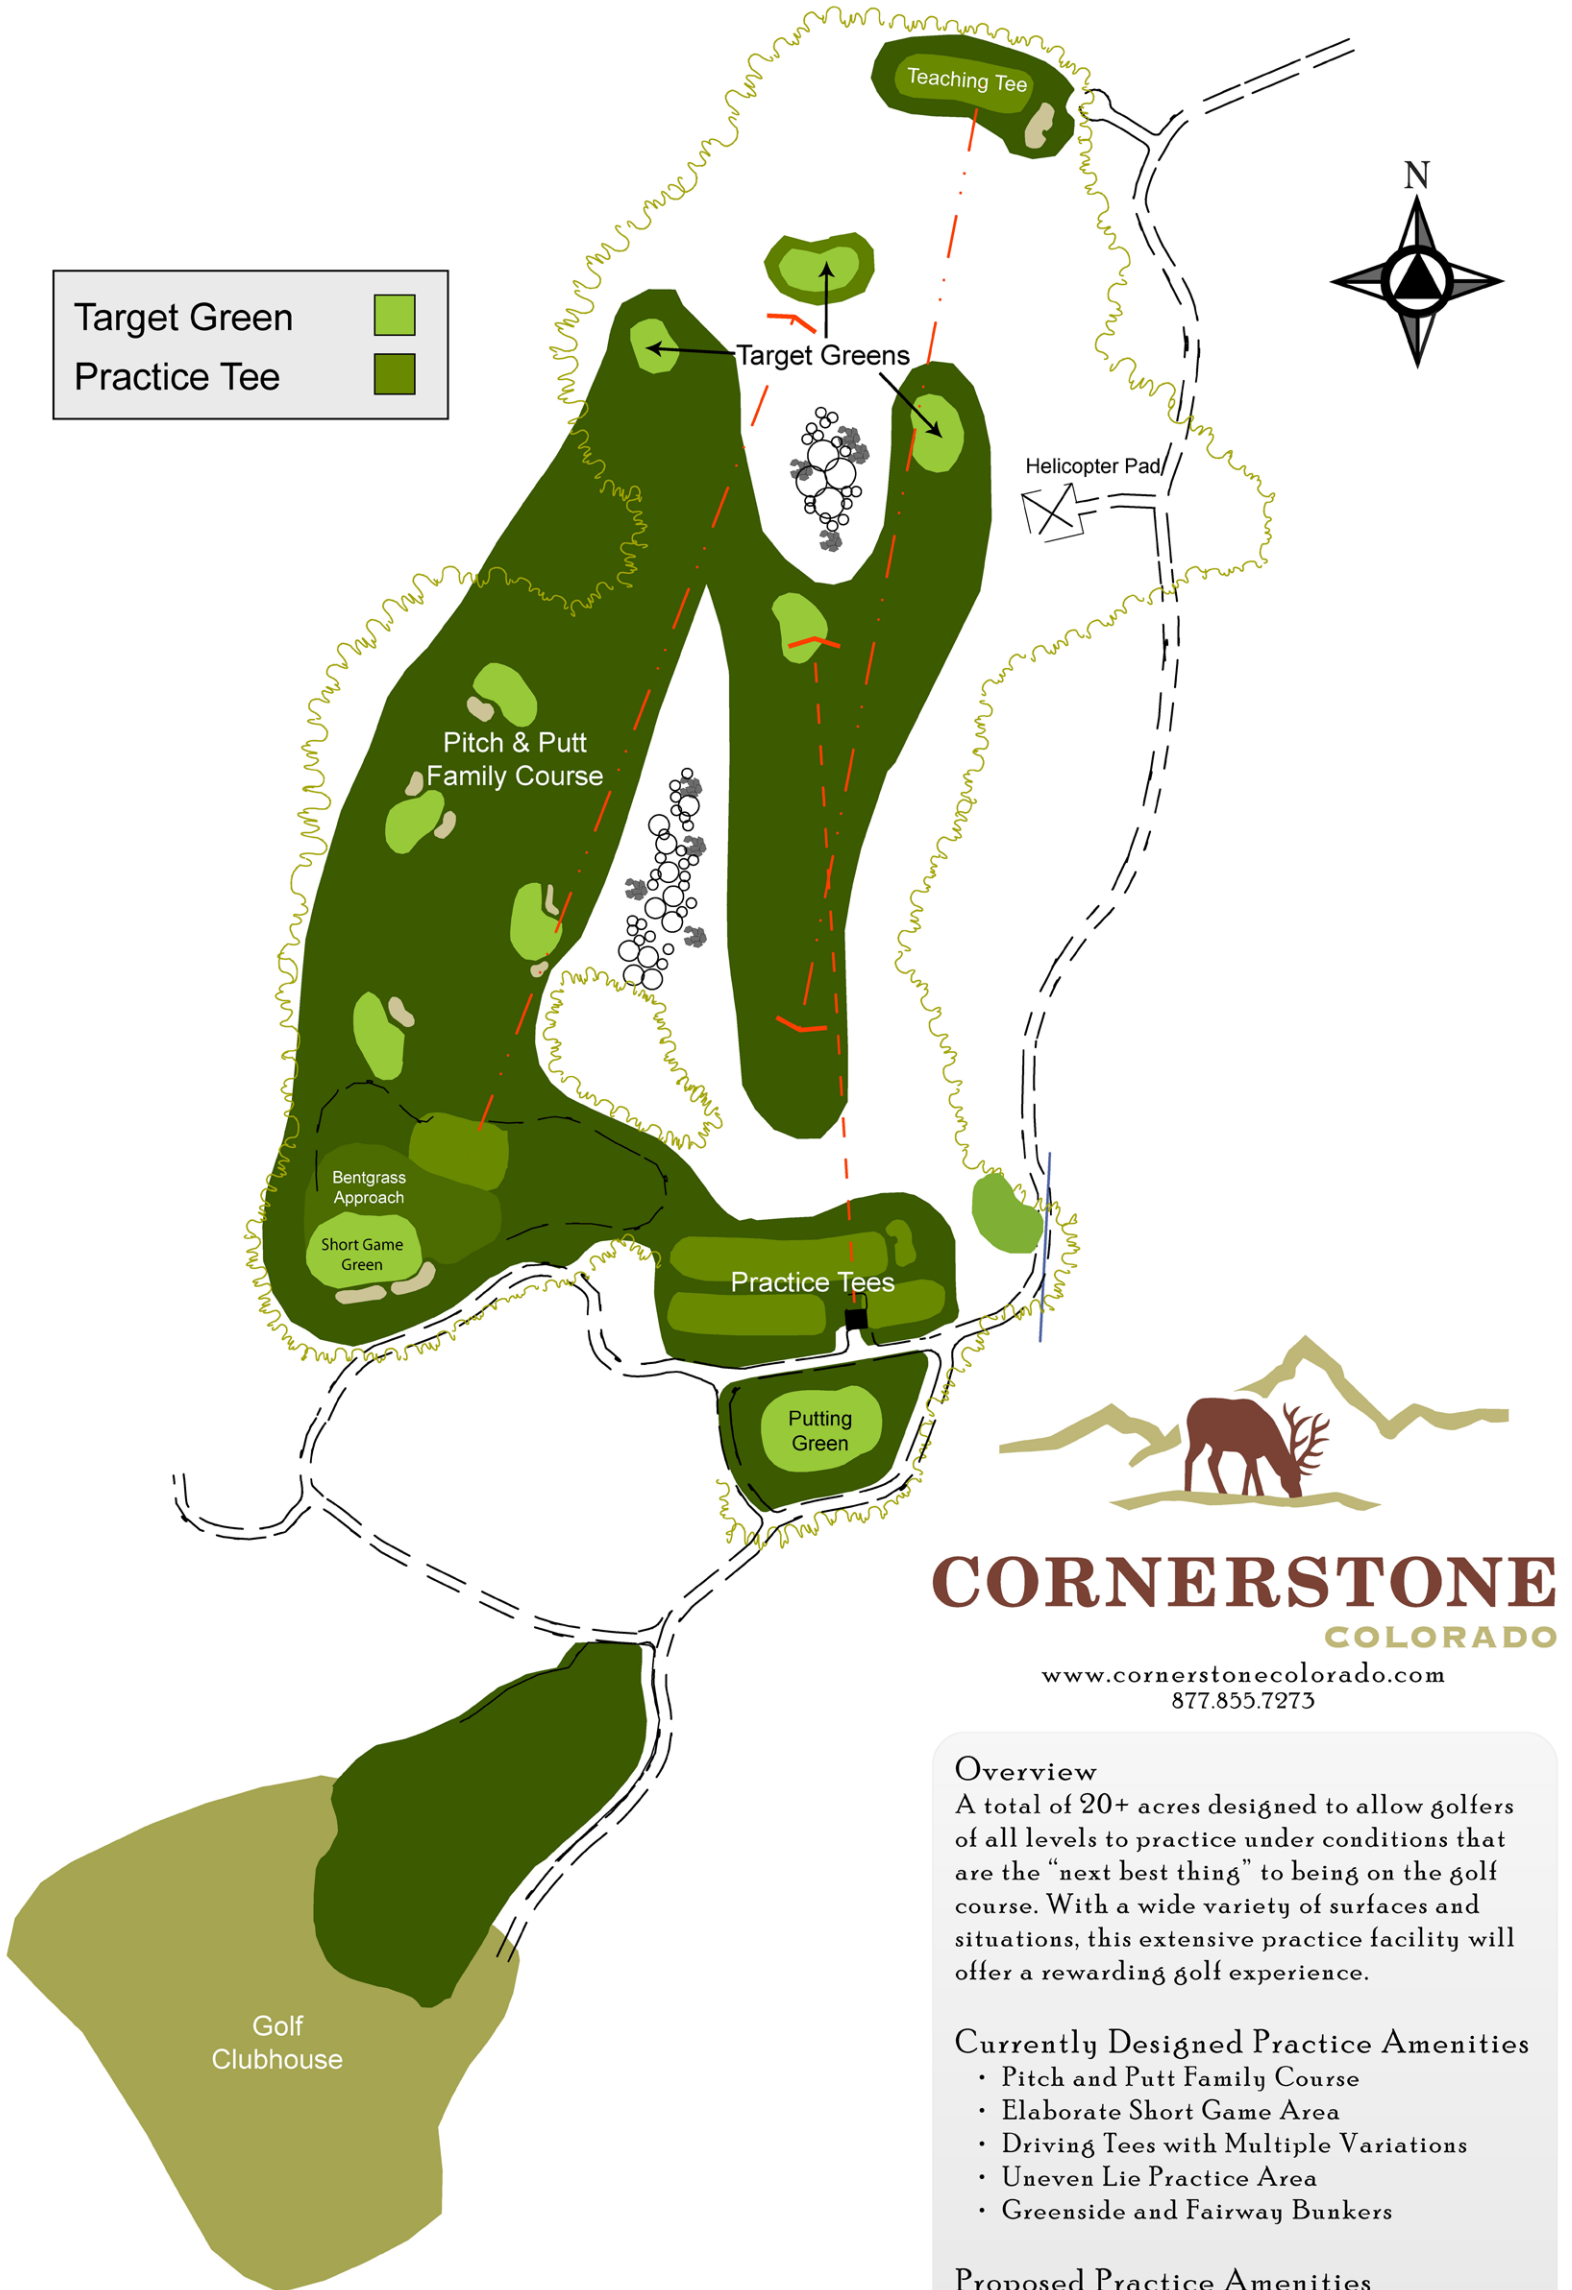

# CORNERSTONE CLUB

### Overview

A total of 20+ acres designed to allow golfers of all levels to practice under conditions that are the "next best thing" to being on the golf course. With a wide variety of surfaces and situations, this extensive practice facility will offer a rewarding golf experience.

### Currently Designed Practice Amenities

- Pitch and Putt Family Course
- Elaborate Short Game Area
- Driving Tees with Multiple Variations
- Uneven Lie Practice Area
- Greenside and Fairway Bunkers